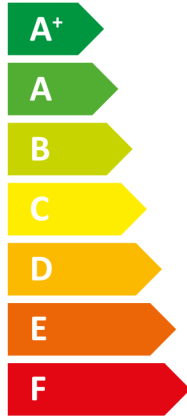

ENERG

енергия · ενεργεια

Y IJA
IE IA

STIEBEL ELTRON

HPG-I 15 DCS
Premium

A+++

A

Two icons of a house with sound waves. The top icon is labeled **45dB** and the bottom icon is labeled **0dB**.

A legend with three colored squares and their corresponding power outputs: a dark blue square for 14 kW, a medium blue square for **14 kW**, and a light blue square for 14 kW.

2019

811/2013