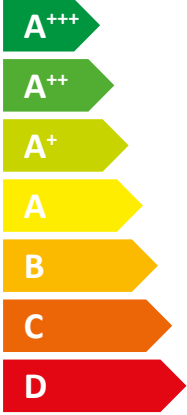

ENERG Y IJA
енергия · ενέργεια IE IA

tecalor

THZ 5.1 IB(C) comfort

A++