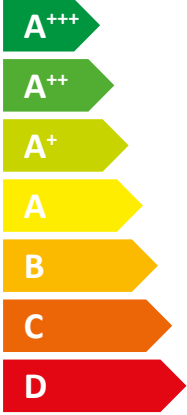

ENERG Y IJA
 енергия · ενέργεια IE IA

tecalor

THZ 5.1 IBC topline

A++

A

Two icons showing sound power level. The top icon shows a speaker inside a house with the text "50 dB". The bottom icon shows a speaker outside a house with the text "50 dB".

Legend for power output in kW, shown as colored squares: dark blue for 7 kW, medium blue for 7 kW, and light blue for 4 kW.

2019

811/2013