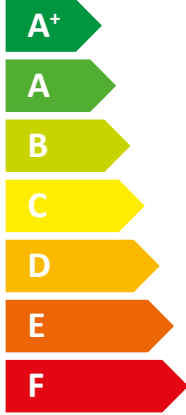

ENERG Y IJA
 енергия · ενέργεια IE IA

tecalor

THZ 7.1 IBC topline

A++

A

Two icons showing sound power levels. The top icon shows a house with sound waves and the text "50 dB". The bottom icon shows a house with sound waves and the text "50 dB".

Legend for power levels: a dark blue square for "5 kW", a medium blue square for "5 kW", and a light blue square for "3 kW".

2019

811/2013