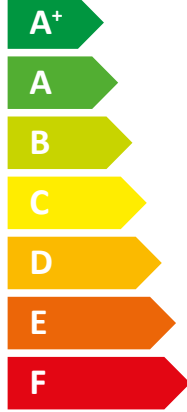

**ENERG** Y IJA  
 енергия · ενέργεια IE IA

**tecalor**

TTC 7.1 230 comfort

Icon of a house with sound waves and the text "37 dB". Below it, a diagram shows sound waves from a house on the left and a house on the right.

Legend for power consumption with three entries, each consisting of a colored square and the text "6 kW": a dark blue square, a medium blue square, and a light blue square.

2019

811/2013