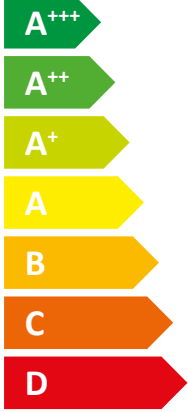

**ENERG** Y IJA  
 енергия · ενέργεια IE IA

**tecalor**

TTC 7.1 230 comfort

Icon of a house with sound waves and the text "37 dB". Below it, a diagram shows sound waves from a house on the left and a house on the right.

Legend for power consumption with three entries, each consisting of a colored square and the text "6 kW": a dark blue square, a medium blue square, and a light blue square.

2019

811/2013