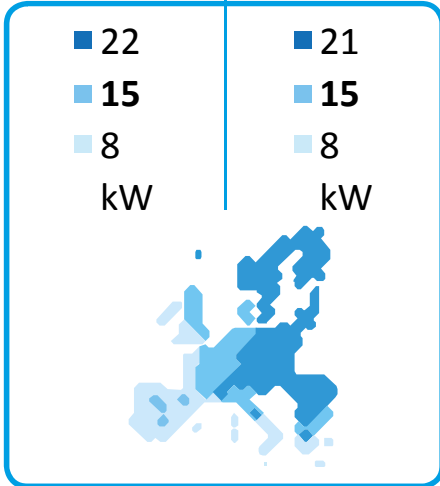

Icon of a house with a speaker symbol inside, representing sound power level.

Icon of a house with a speaker symbol outside, representing sound pressure level.

55 dB