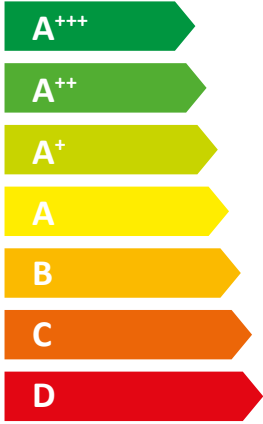

ENERGY

STIEBEL ELTRON

HPA-O 07.1 CS
Premium

55 °C

35 °C

A+++

A+++

48 dB

Legend for energy consumption (kW):

- 12 kW (dark blue square)
- 8 kW (medium blue square)
- 4 kW (light blue square)

Map of Europe with shaded regions indicating energy consumption levels.

2019

811/2013