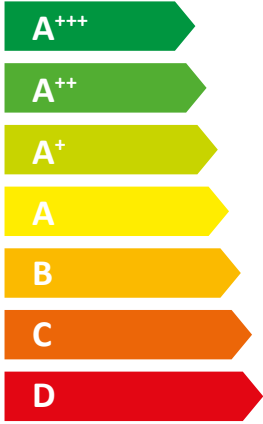

# ENERGY

**STIEBEL ELTRON**

HPA-O 07.1 CS  
Premium

55 °C

35 °C

Icon of a house with sound waves emanating from it.

Icon of a house with sound waves entering it.

**48 dB**

Legend for energy consumption in kW, showing three levels of shading: dark blue for 12 kW, medium blue for 8 kW, and light blue for 4 kW.

■ 12  
■ 8  
■ 4  
kW

Legend for energy consumption in kW, showing three levels of shading: dark blue for 12 kW, medium blue for 8 kW, and light blue for 4 kW.

■ 12  
■ 8  
■ 4  
kW

A map of Europe with different regions shaded in blue to indicate energy consumption levels.

2019

811/2013