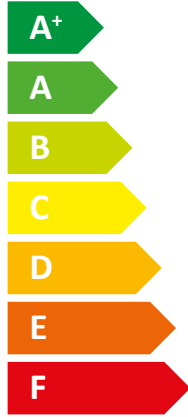

**ENERG** Y IJA  
 енергия · ενέργεια IE IA

**STIEBEL ELTRON** LWZ 5 S Smart

**A+**

**A**

Two icons showing sound power levels. The top icon shows a speaker inside a house with the text "52 dB". The bottom icon shows a speaker outside a house with the text "52 dB".

A legend for power output levels, consisting of three colored squares with corresponding text: a dark blue square for "9 kW", a medium blue square for "6.00 kW", and a light blue square for "7 kW".

2019