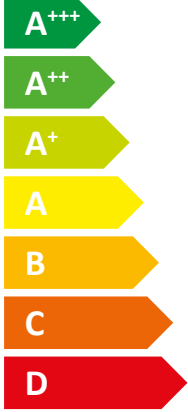

ENERG

енергия · ενέργεια

Y IJA
IE IA

STIEBEL ELTRON

LWZ 5 S Plus

A+

A

Two icons showing sound power levels. The top icon shows a speaker inside a house with the text "52 dB". The bottom icon shows a speaker outside a house with the text "52 dB".

A legend for power output levels, consisting of three colored squares with corresponding text: a dark blue square for "9 kW", a medium blue square for "7.00 kW", and a light blue square for "7 kW".

2019