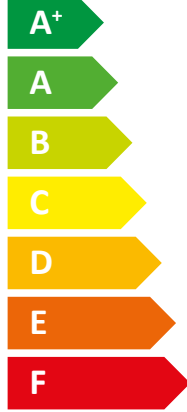

ENERG

енергия · ενέργεια

Y IJA
IE IA

STIEBEL ELTRON

LWZ 5 S Plus

A+

A

Two icons showing sound power levels. The top icon shows a speaker inside a house with the text "52 dB". The bottom icon shows a speaker outside a house with the text "52 dB".

A legend for power output levels, consisting of three colored squares with corresponding text: a dark blue square for "9 kW", a medium blue square for "7.00 kW", and a light blue square for "7 kW".

2019