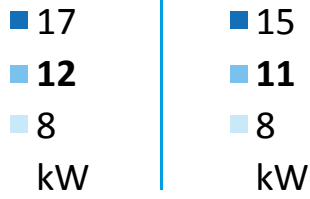

ENERG Y IJA
енергия · ενέργεια IE IA

STIEBEL ELTRON WPL 20 AC

55 °C

35 °C

Icon of a house with a speaker symbol inside, indicating sound power level.

Icon of a house with a speaker symbol outside, indicating sound power level at 55 dB.