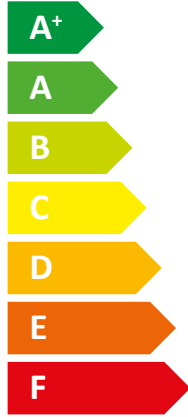

**ENERG** Y IJA  
 енергия · ενέργεια IE IA

**STIEBEL ELTRON** LWZ 5 S Smart

**A+**

**A**

Two icons showing sound power levels. The top icon shows a house with sound waves and the text "52 dB". The bottom icon shows a house with sound waves and the text "52 dB".

A legend for power output levels, consisting of three colored squares with corresponding text: a dark blue square for "9 kW", a medium blue square for "6.00 kW", and a light blue square for "7 kW".

2019