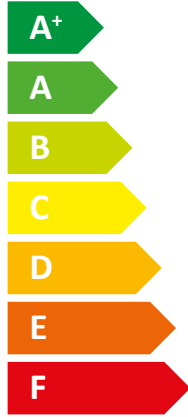

ENERG Y IJA
 енергия · ενέργεια IE IA

STIEBEL ELTRON LWZ 5 S Smart

A+

A

Two icons showing sound power levels. The top icon shows a house with sound waves and the text "52 dB". The bottom icon shows a house with sound waves and the text "52 dB".

A legend for power output levels, consisting of three colored squares with corresponding text: a dark blue square for "9 kW", a medium blue square for "6.00 kW", and a light blue square for "7 kW".

2019