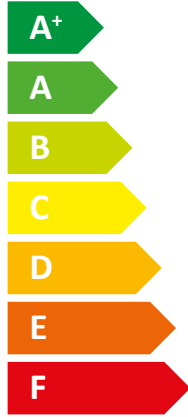

ENERG Y IJA
 енергия · ενέργεια IE IA

STIEBEL ELTRON LWZ 5 S Smart

A+

A

Two icons showing sound power levels. The top icon shows a speaker inside a house with the text "52 dB". The bottom icon shows a speaker outside a house with the text "52 dB".

A legend for power output levels, consisting of three colored squares with corresponding text: a dark blue square for "9 kW", a medium blue square for "6.00 kW", and a light blue square for "7 kW".

2019