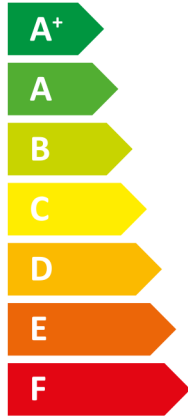

# ENERG

енергия · ενεργεια

WPC 13

## STIEBEL ELTRON

**A++**

**A**

Two icons showing sound power levels. The top icon shows a house with sound waves and the text "50dB". The bottom icon shows a house with sound waves and the text "0dB".

A legend for power output in kW, shown as a rounded rectangle with three colored squares and their corresponding values: a dark blue square for "15 kW", a medium blue square for "12 kW", and a light blue square for "12 kW".