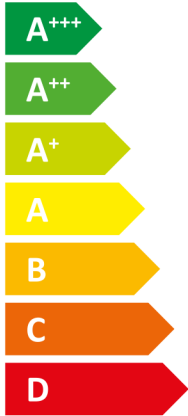

## STIEBEL ELTRON

**A++**

**A**

Two icons showing sound power levels. The top icon shows a house with sound waves and the text "50dB". The bottom icon shows a house with sound waves and the text "0dB".

A legend for power output in kW, shown as a rounded rectangle with three colored squares and their corresponding values: a dark blue square for "15 kW", a medium blue square for "12 kW", and a light blue square for "12 kW".