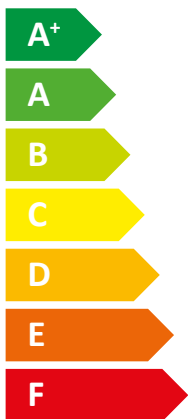

ENERG Y IJA
енергия · ενέργεια IE IA

tecalor

TTL 8.5 ACS TSBB eco Set

A++

A

Two icons of a house with sound waves. The top icon shows sound waves coming from the house, and the bottom icon shows sound waves going into the house. Below the bottom icon is the text "57 dB".

A legend box containing three colored squares with corresponding power output values: a dark blue square for "9 kW", a medium blue square for "9 kW", and a light blue square for "8 kW".

2019

811/2013