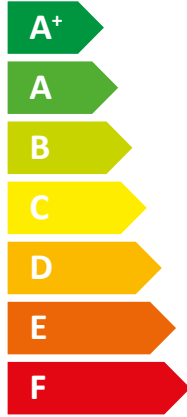

**ENERG** Y IJA  
 енергия · ενέργεια IE IA

**STIEBEL ELTRON** LWZ 5 S Smart

**A+**

**A**

Two icons showing sound power levels. The top icon shows a speaker inside a house with the text "52 dB". The bottom icon shows a speaker outside a house with the text "52 dB".

A legend for power output levels, consisting of three colored squares with corresponding text: a dark blue square for "9.00 kW", a medium blue square for "6 kW", and a light blue square for "7 kW".

2019