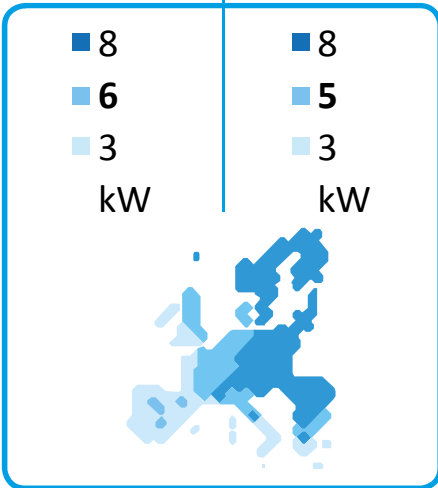

**ENERG** Y IJA  
 енергия · ενεργεια IE IA

**STIEBEL ELTRON** WPL-A 05 HK 230  
 Premium

55 °C

35 °C

Icon of a speaker inside a house, and an icon of a house with a speaker. Below the house icon is the text "48 dB".