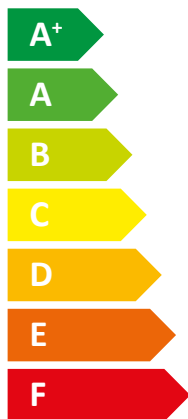

ENERG Y IJA
 енергия · ενέργεια IE IA

STIEBEL ELTRON

HPA-O 3 CS Plus
 compact D Set S 1.1

A+

Two icons of a house with sound waves emanating from it, one above the other. Below the icons is the text "52 dB".

A legend with three colored squares and their corresponding power outputs: a dark blue square for "3 kW", a medium blue square for "4 kW", and a light blue square for "3 kW".

2019

811/2013