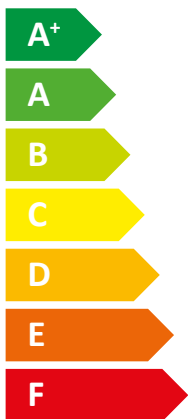

ENERG Y IJA
 енергия · ενέργεια IE IA

STIEBEL ELTRON

WPL 17 ACS classic
 compact Set

A++

A

Two icons of a house with sound waves emanating from it, one above the other. Below the icons, the text "57 dB" is displayed.

A legend box containing three colored squares with corresponding power output labels: a dark blue square for "9 kW", a medium blue square for "9 kW", and a light blue square for "8 kW".

2019

811/2013