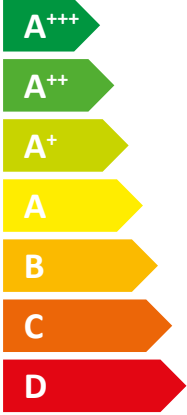

ENERG Y IJA
 енергия · ενέργεια IE IA

STIEBEL ELTRON LWZ 8 CS Premium

A++

A

Two icons showing sound power levels. The top icon shows a speaker inside a house with the text "50 dB". The bottom icon shows a speaker outside a house with the text "50 dB".

A legend for power output levels, consisting of three colored squares with corresponding text: a dark blue square for "14.00 kW", a medium blue square for "10 kW", and a light blue square for "9 kW".

2019