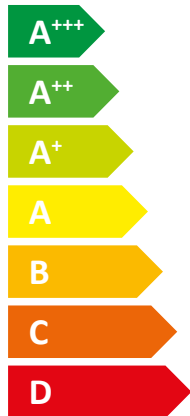

ENERG Y IJA
 енергия · ενέργεια IE IA

STIEBEL ELTRON LWZ 8 CS Premium

A++

A

Two icons showing sound power levels. The top icon shows a speaker inside a house with the text "50 dB". The bottom icon shows a speaker outside a house with the text "50 dB".

A legend for power output levels, consisting of three colored squares with corresponding text: a dark blue square for "14.00 kW", a medium blue square for "10 kW", and a light blue square for "9 kW".

2019