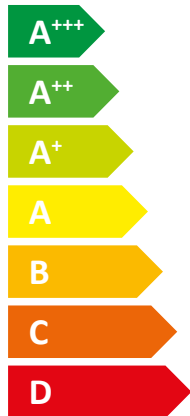

ENERG Y IJA
 енергия · ενέργεια IE IA

STIEBEL ELTRON LWZ 8 CS Premium

A++

A

Two icons showing sound power levels. The top icon shows a speaker inside a house with the text "50 dB". The bottom icon shows a speaker outside a house with the text "50 dB".