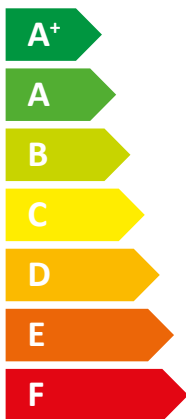

ENERG
енергия · ενέργεια

Y IJA
IE IA

STIEBEL ELTRON

HPG-I 06 DS Premium

A+++

A

Icon of a house with sound waves and the text "43 dB". Below it is another icon of a house with sound waves.

Legend for power output: three squares of increasing blue intensity, each labeled "7 kW".