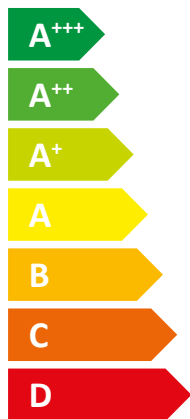

ENERG
енергия · ενέργεια

Y IJA
IE IA

STIEBEL ELTRON

HPG-I 06 DS Premium

A+++

A

Icon of a house with sound waves and the text "43 dB". Below it is another icon of a house with sound waves.

Legend for power output: three squares of increasing blue intensity, each labeled "7 kW".