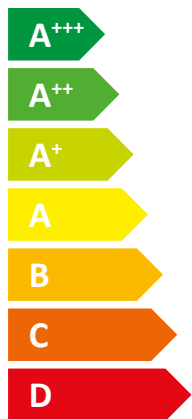

**ENERG** Y IJA  
 енергия · ενέργεια IE IA

**STIEBEL ELTRON**

HPA-O 3 CS Plus  
 compact D Set 1.1

**A+**

Two icons of a house with sound waves emanating from it, one above the other. Below the icons is the text "52 dB".

A legend with three colored squares and their corresponding power outputs: a dark blue square for "3 kW", a medium blue square for "4 kW", and a light blue square for "3 kW".

2019

811/2013