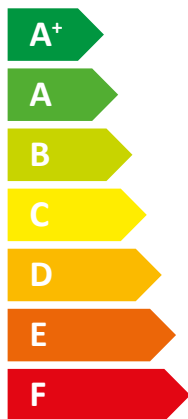

**ENERG** Y IJA  
 енергия · ενέργεια IE IA

**STIEBEL ELTRON**

HPA-O 3 CS Plus  
 compact D Set 1.1

**A+**

Two icons of a house with sound waves emanating from it, one above the other. Below the icons is the text "52 dB".

A legend with three colored squares and their corresponding power outputs: a dark blue square for "3 kW", a medium blue square for "4 kW", and a light blue square for "3 kW".

2019

811/2013