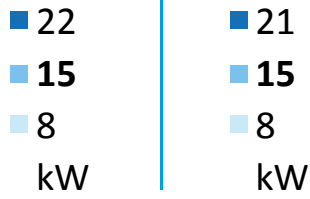

ENERG Y IJA
енергия · ενέργεια IE IA

STIEBEL ELTRON HPA-O 13 C Premium

55 °C

35 °C

Icon of a house with a speaker symbol inside, indicating sound power level.

Icon of a house with a speaker symbol outside, indicating sound power level at 55 dB.