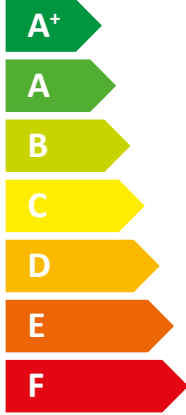

ENERG Y IJA
 енергия · ενέργεια IE IA

STIEBEL ELTRON

HPA-O 8 CS Plus
 compact Set S

A++

A

Two icons of a house with sound waves emanating from it, one above the other. Below the icons, the text "57 dB" is displayed.

A legend box containing three colored squares with corresponding power values: a dark blue square for "9 kW", a medium blue square for "9 kW", and a light blue square for "8 kW".

2019

811/2013