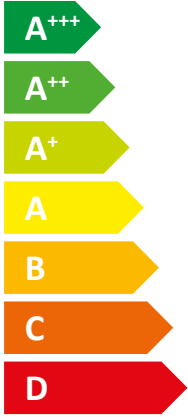

ENERG Y IJA
 енергия · ενέργεια IE IA

STIEBEL ELTRON

HPA-O 8 CS Plus
 compact D Set

A++

A

Two icons of a house with sound waves emanating from it, one above the other. Below the icons is the text "57 dB".

A legend box containing three colored squares with corresponding power output labels: a dark blue square for "9 kW", a medium blue square for "9 kW", and a light blue square for "8 kW".