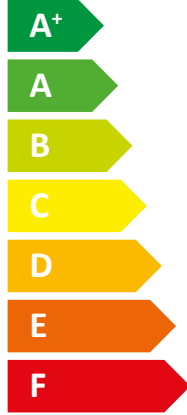

**ENERG**  
енергия · ενέργεια

Y IJA  
IE IA

**STIEBEL ELTRON**

WPC 07

**A++**

**A**

Icon of a house with sound waves and the text "48 dB". Below it is another icon of a house with sound waves.

Legend for power output with three colored squares: dark blue for 9 kW, medium blue for 8 kW, and light blue for 8 kW.