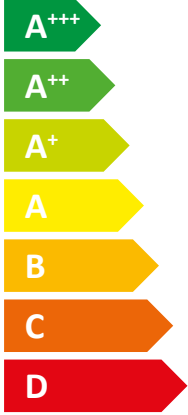

**ENERG**  
енергия · ενέργεια

Y IJA  
IE IA

**STIEBEL ELTRON**

WPC 07

**A++**

**A**

Icon of a house with sound waves and the text "48 dB". Below it is another icon of a house with sound waves.

Legend for power output with three colored squares: dark blue for 9 kW, medium blue for 8 kW, and light blue for 8 kW.