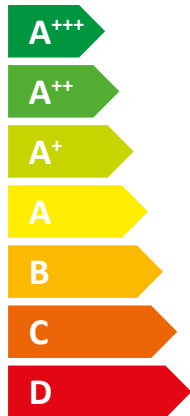

**ENERG**  
енергия · ενέργεια

Y IJA  
IE IA

**STIEBEL ELTRON**

LWZ 5 S Plus

A+

A

Two icons showing sound power levels. The top icon shows a speaker inside a house with the text "52 dB". The bottom icon shows a speaker outside a house with the text "52 dB".

A legend for power output levels, consisting of three colored squares with corresponding text: a dark blue square for "9.00 kW", a medium blue square for "6 kW", and a light blue square for "7 kW".

2019