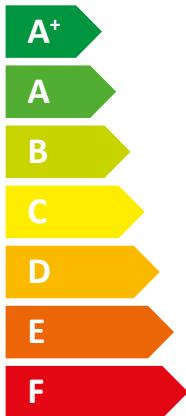

**ENERG**  
енергия · ενέργεια

Y IJA  
IE IA

**STIEBEL ELTRON**

LWZ 5 S Plus

A+

A

Two icons showing sound power levels. The top icon shows a speaker inside a house with the text "52 dB". The bottom icon shows a speaker outside a house with the text "52 dB".

A legend for power output levels, consisting of three colored squares with corresponding text: a dark blue square for "9.00 kW", a medium blue square for "6 kW", and a light blue square for "7 kW".

2019