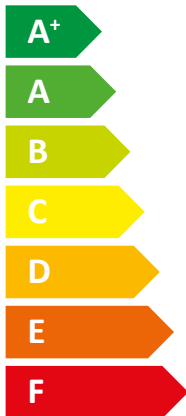

ENERG Y IJA
 енергия · ενέργεια IE IA

STIEBEL ELTRON

HPA-O 8 CS Plus
 compact Set S 1.1

A++

Two icons of a house with sound waves. The top icon shows sound waves coming from the house. The bottom icon shows sound waves entering the house. Below the bottom icon is the text "57 dB".

A legend with three colored squares and their corresponding power outputs: a dark blue square for "9 kW", a medium blue square for "9 kW", and a light blue square for "8 kW".

2019

811/2013