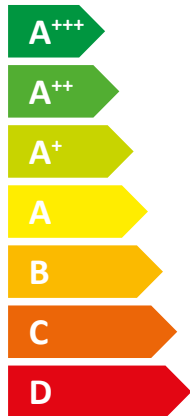

ENERG Y IJA
 енергия · ενέργεια IE IA

STIEBEL ELTRON

HPA-O 8 CS Plus
 compact Set S 1.1

A++

Two icons of a house with sound waves. The top icon shows sound waves coming from the house. The bottom icon shows sound waves entering the house. Below the bottom icon is the text "57 dB".

A legend with three colored squares and their corresponding power outputs: a dark blue square for "9 kW", a medium blue square for "9 kW", and a light blue square for "8 kW".

2019

811/2013