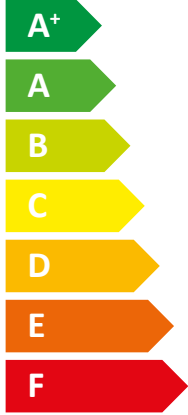

**ENERG** Y IJA  
 енергия · ενέργεια IE IA

**STIEBEL ELTRON**

HPA-O 8 CS Plus  
 compact D Set S

A++

A

Icon of a house with sound waves and a speaker, indicating sound power level. Below it, another house icon with sound waves and the text '57 dB'. To the right is a map of Europe with different regions shaded in various shades of blue.