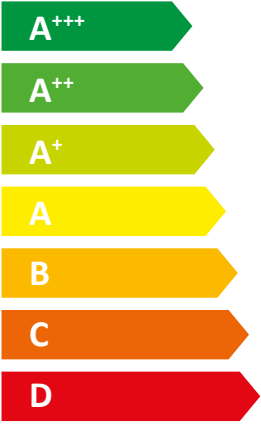

ENERG
енергия · ενέργεια

Y IJA
IE IA

STIEBEL ELTRON

WPL 25 AC compact
duo Set 2

55 °C

35 °C

Icon of a house with sound waves emanating from it, representing sound power level.

Icon of a house with sound waves entering it, representing sound power level.

54 dB

■ 22	■ 21
■ 15	■ 15
■ 8	■ 8
kW	kW

A map of Europe with several countries highlighted in shades of blue, indicating the geographical scope of the data.

2019

811/2013