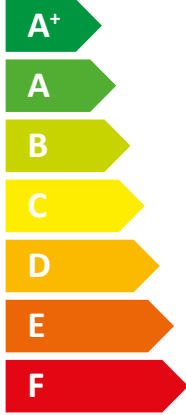

ENERG Y IJA
енергия · ενέργεια IE IA

STIEBEL ELTRON LWZ 5 S Plus

A+

A

Two icons showing sound power levels. The top icon shows a speaker with sound waves and the text "52 dB". The bottom icon shows a house with sound waves and the text "52 dB".

A legend box containing three colored squares with corresponding power levels: a dark blue square for "9 kW", a medium blue square for "7.00 kW", and a light blue square for "7 kW".

2019

811/2013