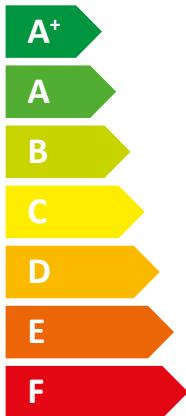

**ENERG**  
енергия · ενέργεια

Y IJA  
IE IA

**STIEBEL ELTRON**

WPE-I 12 HW 230  
Premium

**A+++**

**A**

Icon showing a house with sound waves and the text "44 dB". Below it is another house icon with sound waves pointing towards it.

Legend for power output: three colored squares (dark blue, medium blue, light blue) each followed by the text "12 kW".

2019

811/2013