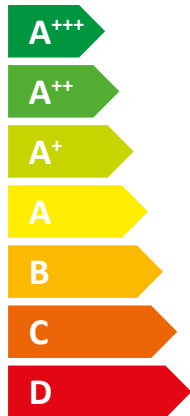

**ENERG**  
енергия · ενέργεια

Y IJA  
IE IA

**STIEBEL ELTRON**

WPE-I 12 HW 230  
Premium

**A+++**

**A**

Icon showing a house with sound waves and the text "44 dB". Below it is another house icon with sound waves pointing towards it.

Legend for power output: three colored squares (dark blue, medium blue, light blue) each followed by the text "12 kW".

2019

811/2013