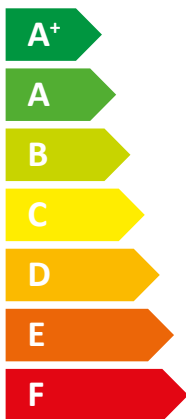

**ENERG**  
енергия · ενέργεια

Y IJA  
IE IA

**STIEBEL ELTRON** HPG-I 06 DCS Premium

**A+++**

**A**

Icon of a house with sound waves and the text "48 dB". Below it is another house icon with sound waves pointing towards it.

Legend for power output with three colored squares, each labeled "6 kW": dark blue, medium blue, and light blue.

2019

811/2013