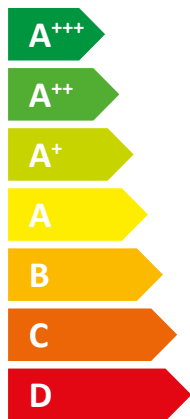

**ENERG**  
енергия · ενέργεια

Y IJA  
IE IA

**STIEBEL ELTRON** HPG-I 06 DCS Premium

**A+++**

**A**

Icon of a house with sound waves and the text "48 dB". Below it is another house icon with sound waves pointing towards it.

Legend for power output with three colored squares, each labeled "6 kW": dark blue, medium blue, and light blue.

2019

811/2013