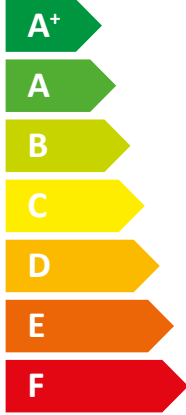

**ENERG** Y IJA  
 енергия · ενέργεια IE IA

**STIEBEL ELTRON**

WPL 13 ACS classic  
 compact Set 1.1

**A++**

Two icons of a house with sound waves. The top icon shows sound waves coming from the house, and the bottom icon shows sound waves entering the house. Below the bottom icon is the text "57 dB".

A legend with three colored squares and their corresponding power outputs: a dark blue square for "6 kW", a medium blue square for "7 kW", and a light blue square for "6 kW".

2019

811/2013