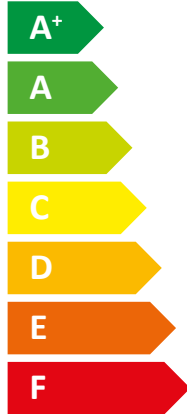

**ENERG** Y IJA  
 енергия · ενέργεια IE IA

**STIEBEL ELTRON**

WPL 13 ACS classic  
 compact plus Set 1.1

**A++**

Two icons of a house with sound waves. The top icon shows sound waves coming from the house, and the bottom icon shows sound waves entering the house. Below the bottom icon is the text "57 dB".

A legend box containing three colored squares with corresponding power values: a dark blue square for "6 kW", a medium blue square for "7 kW", and a light blue square for "6 kW".

2019

811/2013