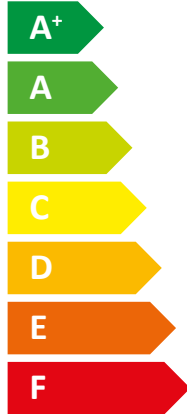

ENERG Y IJA
 енергия · ενέργεια IE IA

STIEBEL ELTRON

WPL 17 ACS classic
 compact plus Set 1.1

A++

Two icons showing sound power level: a speaker icon and a house icon with a speaker. Below them is the text "57 dB".

Legend for power output levels, shown as colored squares: 11 kW (dark blue), 9 kW (medium blue), and 6 kW (light blue).

2019

811/2013