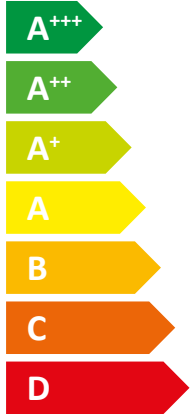

ENERG Y IJA
 енергия · ενέργεια IE IA

STIEBEL ELTRON

WPL 17 ACS classic
 compact plus Set 1.1

A++

Two icons of a house with sound waves emanating from it, one above the other. Below the icons, the text "57 dB" is displayed.

A legend box containing three colored squares with corresponding power output labels: a dark blue square for "9 kW", a medium blue square for "9 kW", and a light blue square for "8 kW".

2019

811/2013