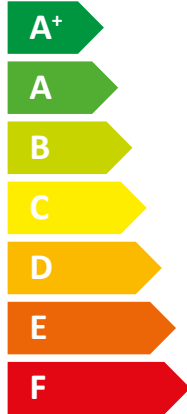

ENERG Y IJA
 енергия · ενέργεια IE IA

STIEBEL ELTRON

WPL 17 ACS classic
 compact plus Set 1.1

A++

Two icons of a house with sound waves emanating from it, one above the other. Below the icons, the text "57 dB" is displayed.

A legend box containing three colored squares with corresponding power output labels: a dark blue square for "9 kW", a medium blue square for "9 kW", and a light blue square for "8 kW".

2019

811/2013