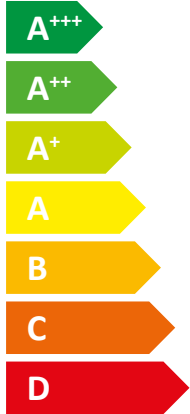

ENERG Y IJA
 енергия · ενέργεια IE IA

STIEBEL ELTRON

WPL 17 ACS classic
 compact plus Set 1.1

A++

Two icons showing sound power level: a speaker icon and a house icon with a speaker. Below them is the text "57 dB".

Legend for power output levels, shown as colored squares: 11 kW (dark blue), 9 kW (medium blue), and 6 kW (light blue).

2019

811/2013