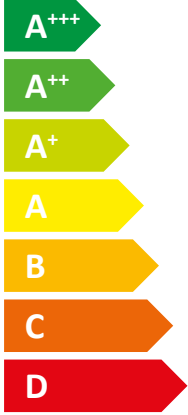

ENERG
енергия · ενέργεια

Y IJA
IE IA

STIEBEL ELTRON WPC 07

A++

A

Two icons showing sound power levels: a house with a speaker icon and the text "43 dB", and a house with a speaker icon and the text "0 dB".

A legend for power output with three colored squares: a dark blue square labeled "5 kW", a medium blue square labeled "4 kW", and a light blue square labeled "4 kW".

2019

811/2013