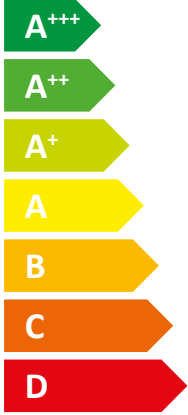

ENERG

енергия · ενέργεια

STIEBEL ELTRON

WPC 04 cool

A++

A

Icon of a house with sound waves and the text '43 dB'. Below it is another icon of a house with sound waves.

Legend for power output: a dark blue square for 5 kW, a medium blue square for 4 kW, and a light blue square for 4 kW.