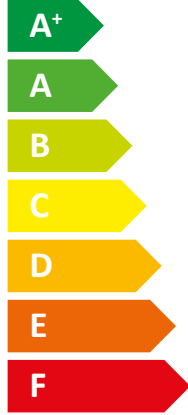

ENERG

енергия · ενέργεια

STIEBEL ELTRON

WPC 04 cool

A++

A

Icon of a house with sound waves and the text '43 dB'. Below it is another icon of a house with sound waves.

Legend for power output: a dark blue square for 5 kW, a medium blue square for 4 kW, and a light blue square for 4 kW.