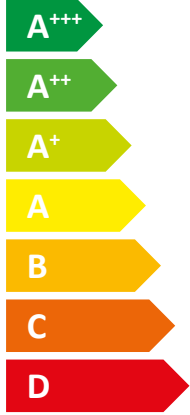

ENERG Y IJA
 енергия · ενέργεια IE IA

STIEBEL ELTRON

WPL 17 ACS classic
 compact Set

A++

A

Two icons of a house with sound waves emanating from it, one above the other. Below the icons, the text "57 dB" is displayed.

A legend box containing three colored squares with corresponding power values: a dark blue square for "9 kW", a medium blue square for "9 kW", and a light blue square for "8 kW".

2019

811/2013