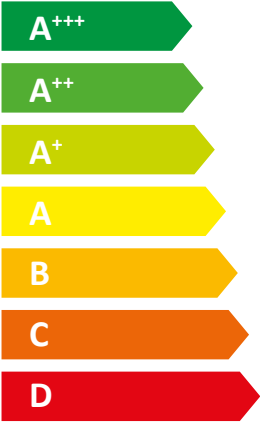

ENERG
енергия · ενέργεια

Y IJA
IE IA

STIEBEL ELTRON

WPE-I 12 H 230
Premium

55 °C

35 °C

39 dB

Icons showing a speaker and a house with sound waves, representing the sound power level.

| | |
|------|------|
| ■ 12 | ■ 12 |
| ■ 11 | ■ 12 |
| ■ 12 | ■ 12 |

kW kW

A map of Europe with various regions shaded in different shades of blue, representing the geographical distribution of the product.