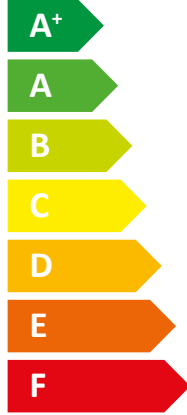

**ENERG** Y IJA  
енергия · ενέργεια IE IA

**STIEBEL ELTRON** LWZ 5 S Smart

A+

A

Two icons showing sound power level. The top icon shows a speaker with sound waves and the text "52 dB". The bottom icon shows a house with sound waves and the text "52 dB".

A legend for power output, showing three colored squares with corresponding values: a dark blue square for "9.00 kW", a medium blue square for "6 kW", and a light blue square for "7 kW".

2019

811/2013