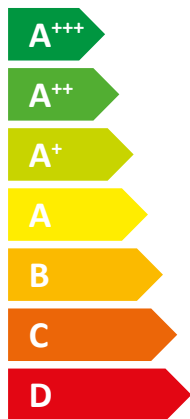

ENERG
енергия · ενέργεια

Y IJA
IE IA

STIEBEL ELTRON HPG-I 04 DCS Premium

A+++

A

Icon showing sound power level: a house with a speaker icon and the text "43 dB". Below it is another house icon with a speaker icon pointing towards it.

Legend for power output: three colored squares (dark blue, medium blue, light blue) each followed by the text "4 kW".

2019

811/2013