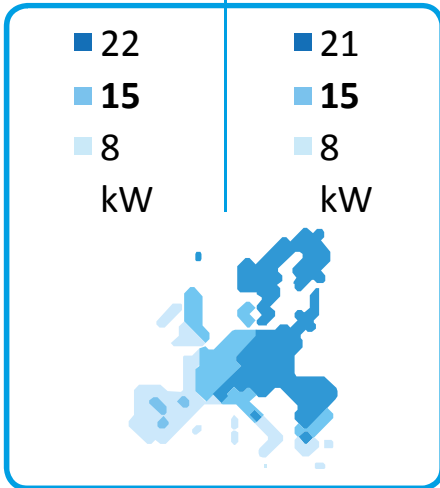

Icon of a house with a speaker and sound waves, indicating sound power level.

Icon of a house with a speaker and sound waves, indicating sound pressure level.

55 dB