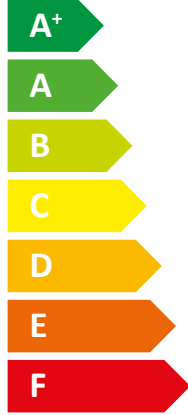

ENERG Y IJA
 енергия · ενέργεια IE IA

STIEBEL ELTRON LWZ 5 S Plus

A+

A

Two icons showing sound power levels. The top icon shows a speaker inside a house with the text "52 dB". The bottom icon shows a speaker outside a house with the text "52 dB".

A legend for power output levels, consisting of three colored squares with corresponding text: a dark blue square for "9.00 kW", a medium blue square for "6 kW", and a light blue square for "7 kW".

2019