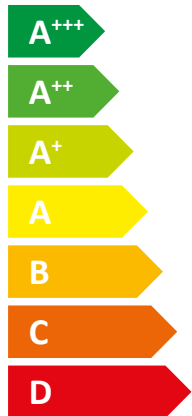

ENERG Y IJA
 енергия · ενέργεια IE IA

STIEBEL ELTRON

HPA-O 3 CS Plus
 compact Set 1.1

A+

Two icons of a house with sound waves emanating from it, one above the other. Below the icons is the text "52 dB".

A legend with three colored squares and their corresponding power outputs: a dark blue square for "3 kW", a medium blue square for "4 kW", and a light blue square for "3 kW".