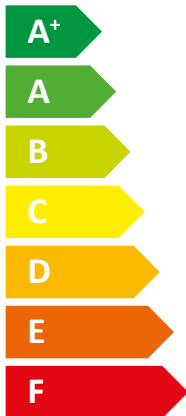

ENERG Y IJA
 енергия · ενέργεια IE IA

STIEBEL ELTRON

HPA-O 3 CS Plus
 compact Set 1.1

A+

Two icons of a house with sound waves emanating from it, one above the other. Below the icons is the text "52 dB".

A legend with three colored squares and their corresponding power outputs: a dark blue square for "3 kW", a medium blue square for "4 kW", and a light blue square for "3 kW".