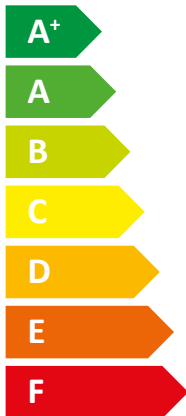

**ENERG** Y IJA  
 енергия · ενέργεια IE IA

**STIEBEL ELTRON**

HPA-O 4 CS Plus  
 compact D Set 1.1

**A+**

Two icons of a house with sound waves emanating from it, one above the other. Below the icons is the text "52 dB".

A legend with three colored squares and their corresponding power outputs: a dark blue square for "4 kW", a medium blue square for "5 kW", and a light blue square for "3 kW".

2019

811/2013