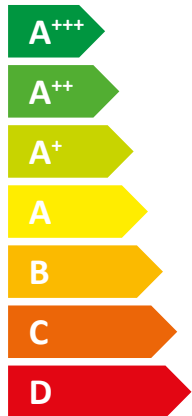

**ENERG** Y IJA  
 енергия · ενέργεια IE IA

**STIEBEL ELTRON**

HPA-O 4 CS Plus  
 compact D Set 1.1

**A+**

Two icons of a house with sound waves emanating from it, one above the other. Below the icons is the text "52 dB".

A legend with three colored squares and their corresponding power outputs: a dark blue square for "4 kW", a medium blue square for "5 kW", and a light blue square for "3 kW".

2019

811/2013