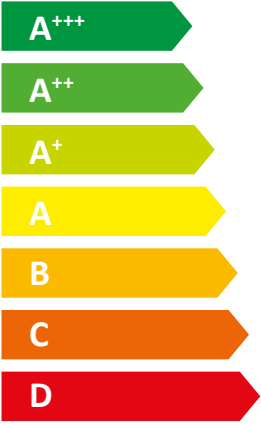

ENERG Y IJA
енергия · ενέργεια IE IA

STIEBEL ELTRON WPF 26 Set

55 °C

35 °C

2019

811/2013

Product datasheet: Room heater to regulation (EU) no. 811/2013 / (S.I. 2019 No. 539 / Schedule 2)

		WPF 26 Set
		182139
Manufacturer		STIEBEL ELTRON
Energy efficiency class for central heating in moderate climates for medium temperature applications		A++
Energy efficiency class for central heating in moderate climates for low temperature applications		A+++